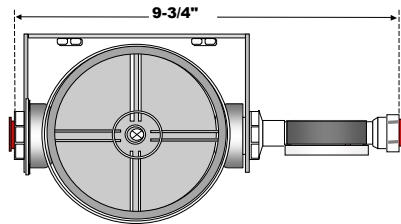

Model: TFH20SYS

26-3/8"

Carbon Filter
TCB10-5

6641 W. Frye Road, Chandler AZ 85226
Phone: 800 557-3449 • FAX 480 961-1247
WeControlWater.com

TFH20SYS

Dates:

Created 10/22/2009

Modified 10/22/2009