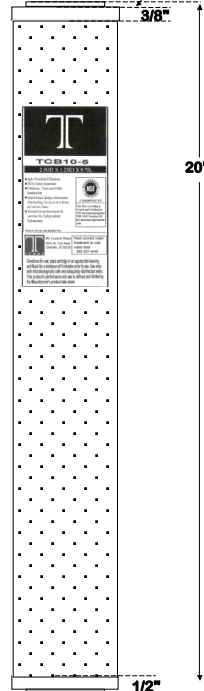

Model: TFH20SYS

26-3/8"

Carbon Filter
TCB10-5

6641 W. Frye Road, Chandler AZ 85226
Phone: 800 557-3449 • FAX 480 961-1247
WeControlWater.com

TFH20SYS

Dates:

Created 10/22/2009

Modified 10/22/2009

Printed 10/22/2009

Model: (TFH20SYS)

1 of 1