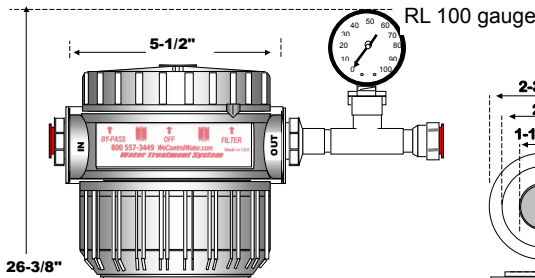

Model: TFH20SYS

26-3/8"

Carbon Filter
TCB10-5

6641 W. Frye Road, Chandler AZ 85226
Phone: 800 557-3449 • FAX 480 961-1247
WeControlWater.com

TFH20SYS

Dates:

Created 10/22/2009

Modified 10/22/2009