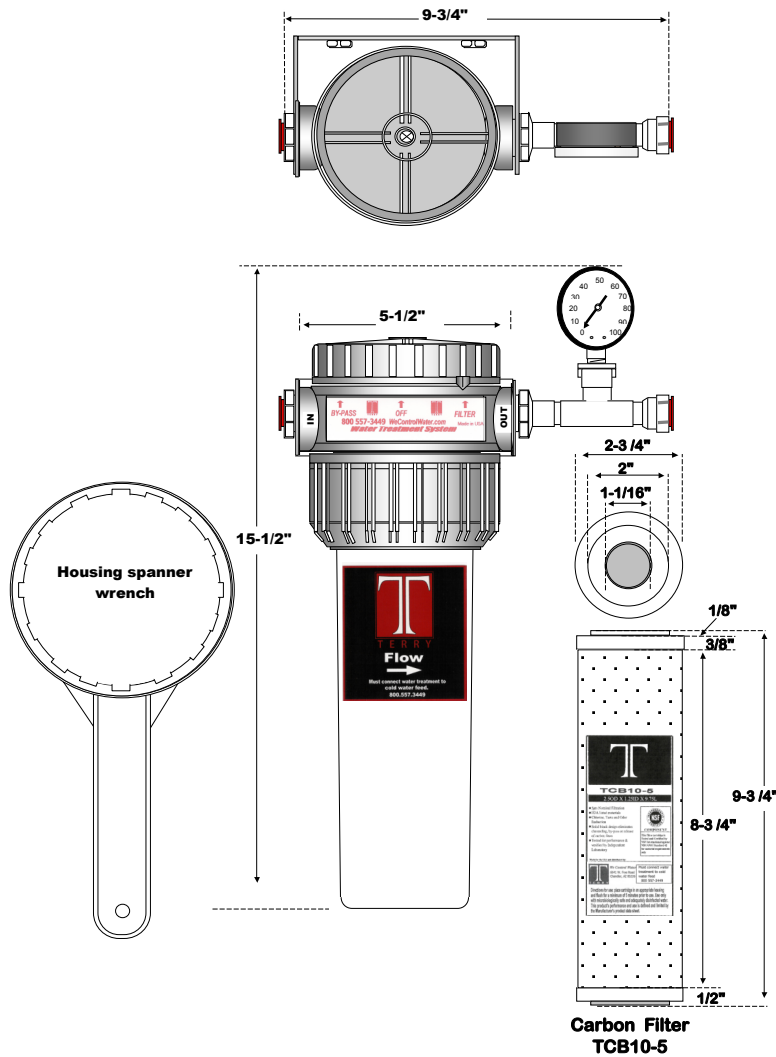

Model: TFH10SYS

6641 W. Frye Road, Chandler AZ 85226
Phone: 800 557-3449 • FAX 480 961-1247
WeControlWater.com

TFH10SYS

Dates:
Created 10/22/2009
Modified 10/22/2009
Printed 10/22/2009